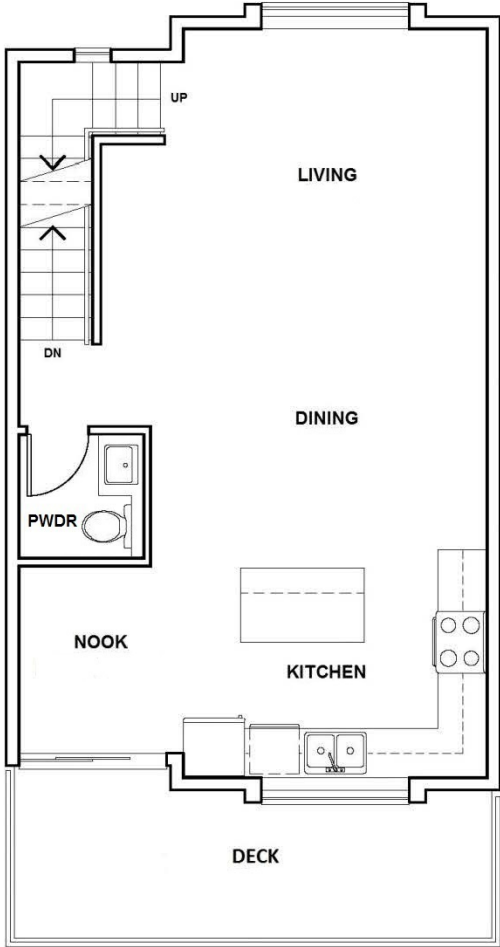

UNIT #2 - INSIDE UNIT

THREE BEDROOM + DEN | 1,401 sq. ft.

LOWER FLOOR PLAN

MAIN FLOOR PLAN

UPPER FLOOR PLAN