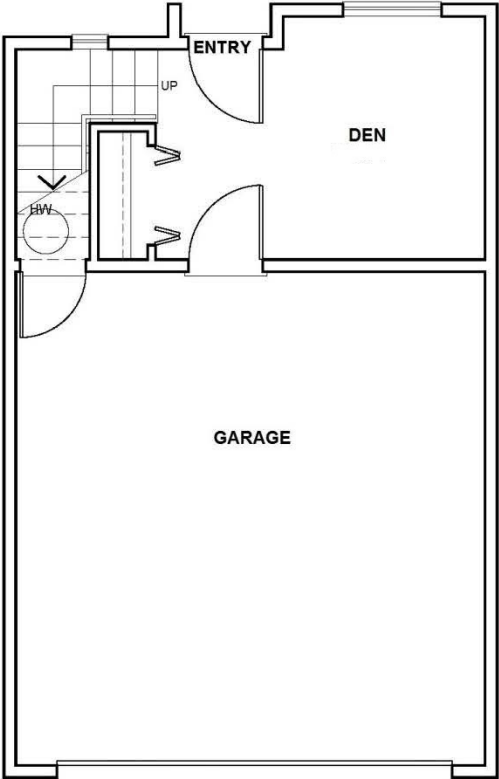

UNIT #2 - INSIDE UNIT

THREE BEDROOM + DEN | 1,401 sq. ft.

LOWER FLOOR PLAN

MAIN FLOOR PLAN

UPPER FLOOR PLAN