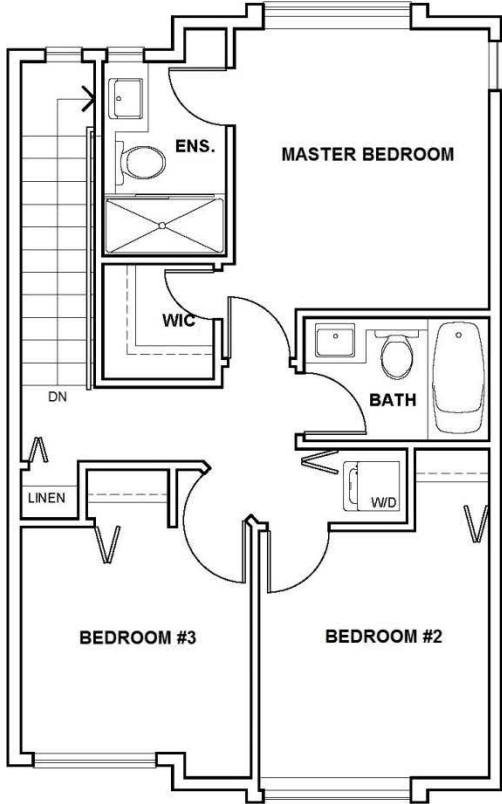

UNIT #2 - INSIDE UNIT

THREE BEDROOM + DEN | 1,401 sq. ft.

LOWER FLOOR PLAN

MAIN FLOOR PLAN

UPPER FLOOR PLAN