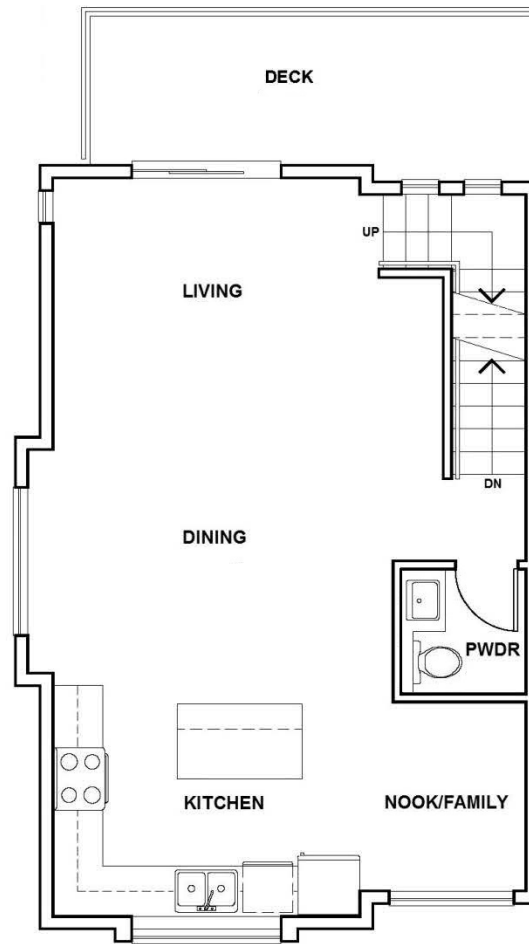

PLAN D5 END UNIT

THREE BEDROOM + DEN | 1,442 sq. ft.

LOWER FLOOR PLAN

MAIN FLOOR PLAN

UPPER FLOOR PLAN