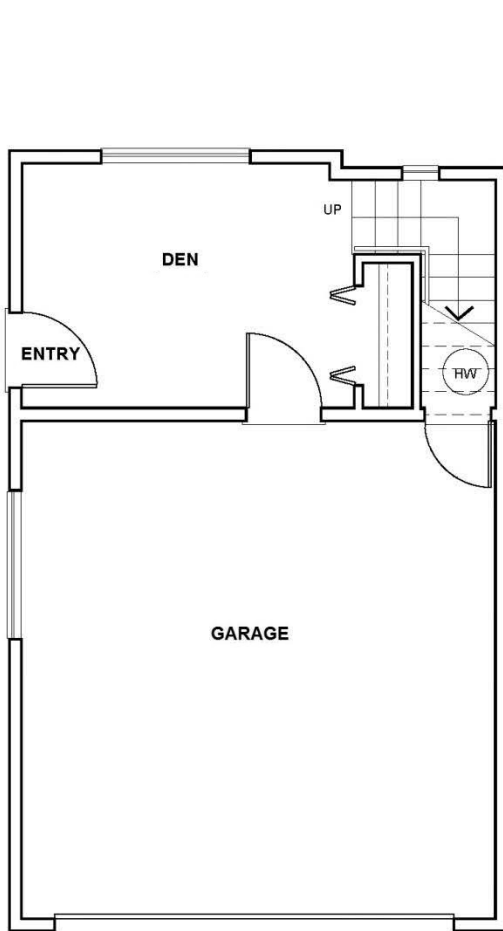

PLAN D5 END UNIT

THREE BEDROOM + DEN | 1,442 sq. ft.

LOWER FLOOR PLAN

MAIN FLOOR PLAN

UPPER FLOOR PLAN