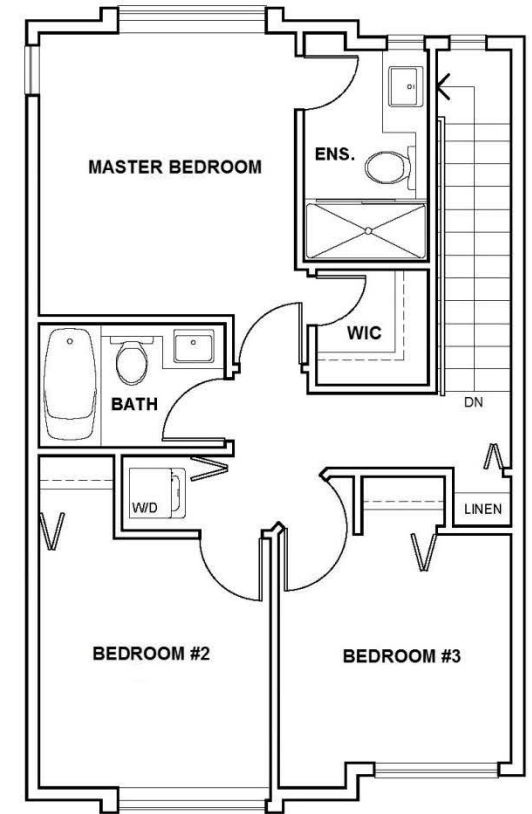

PLAN D5 END UNIT

THREE BEDROOM + DEN | 1,442 sq. ft.

LOWER FLOOR PLAN

MAIN FLOOR PLAN

UPPER FLOOR PLAN