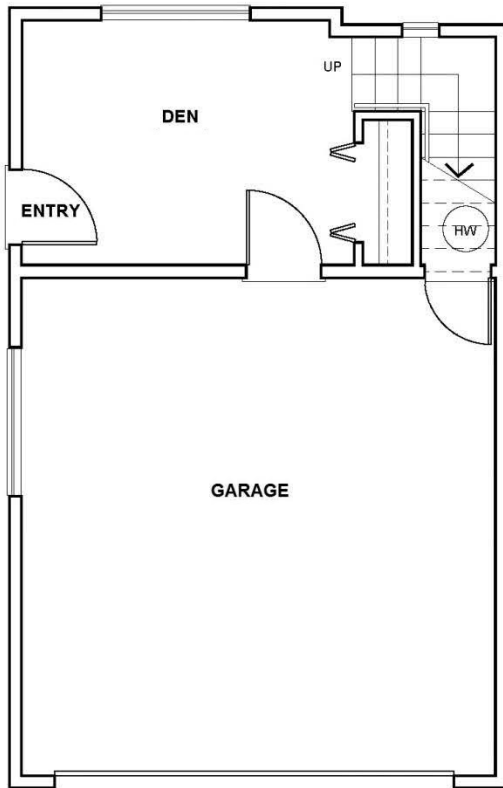

PLAN D5 END UNIT

THREE BEDROOM + DEN | 1,442 sq. ft.

LOWER FLOOR PLAN

MAIN FLOOR PLAN

UPPER FLOOR PLAN