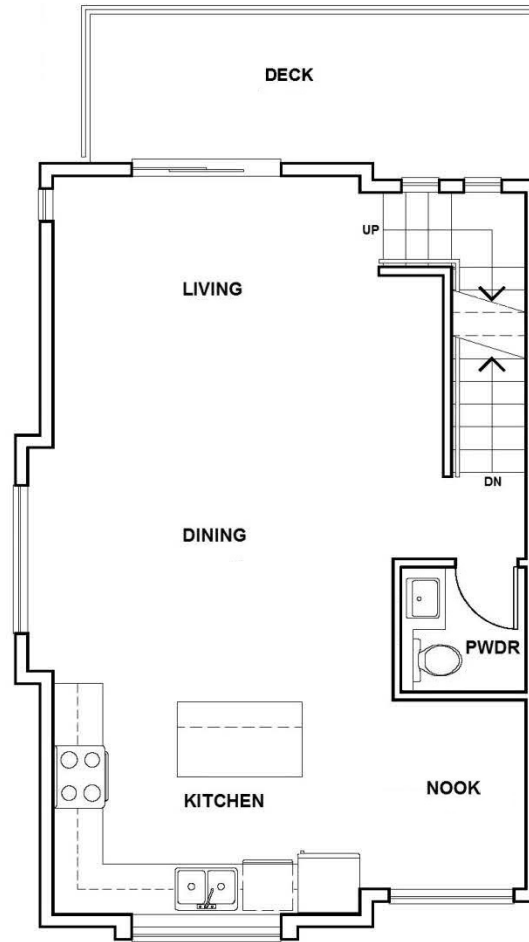

PLAN D5 END UNIT

THREE BEDROOM + DEN | 1,442 sq. ft.

LOWER FLOOR PLAN

MAIN FLOOR PLAN

UPPER FLOOR PLAN