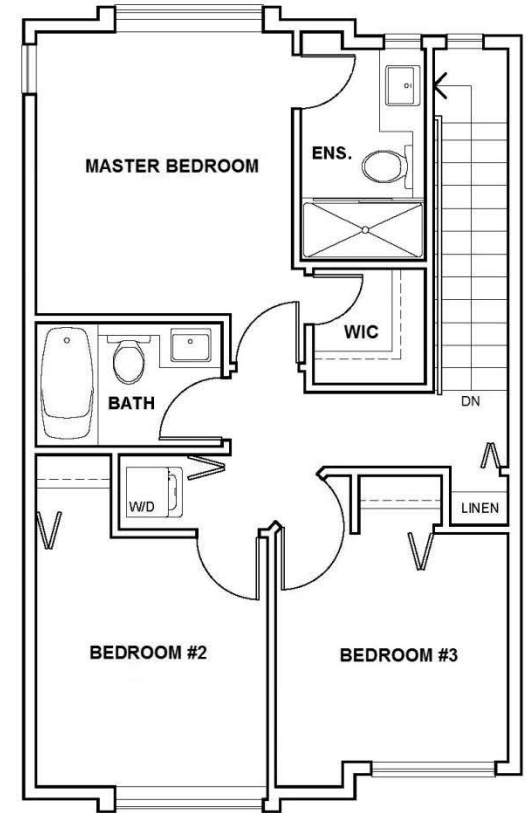

PLAN D5 END UNIT

THREE BEDROOM + DEN | 1,442 sq. ft.

LOWER FLOOR PLAN

MAIN FLOOR PLAN

UPPER FLOOR PLAN