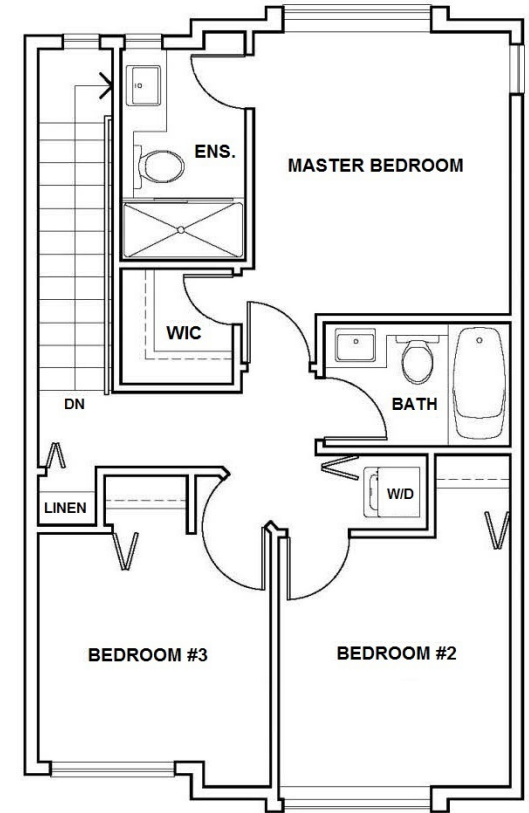

# PLAN D4 END UNIT

THREE BEDROOM + DEN | 1,442 sq. ft.

LOWER FLOOR PLAN

MAIN FLOOR PLAN

UPPER FLOOR PLAN