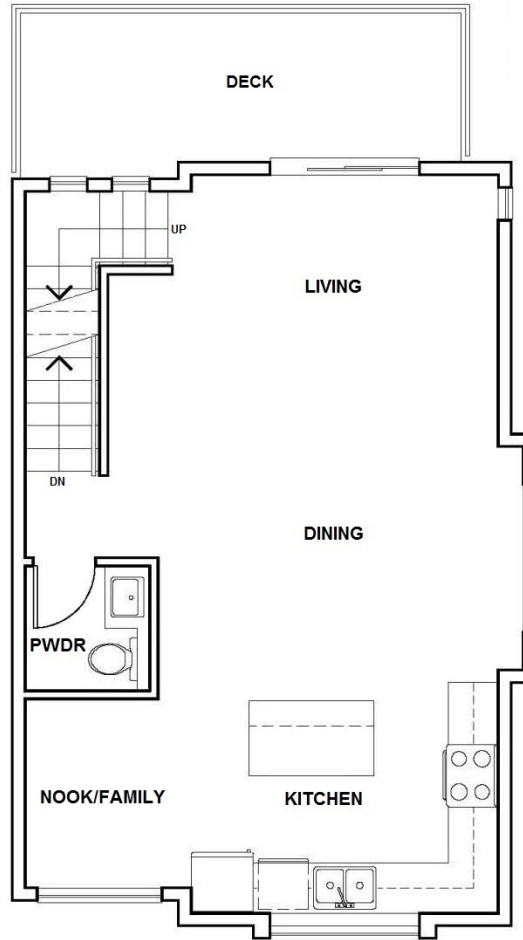

# PLAN D4 END UNIT

THREE BEDROOM + DEN | 1,442 sq. ft.

LOWER FLOOR PLAN

MAIN FLOOR PLAN

UPPER FLOOR PLAN