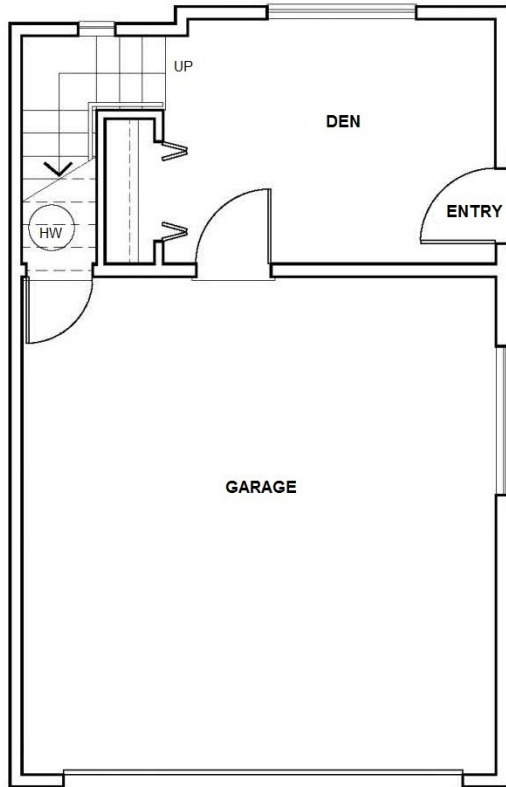

# PLAN D4 END UNIT

THREE BEDROOM + DEN | 1,442 sq. ft.

LOWER FLOOR PLAN

MAIN FLOOR PLAN

UPPER FLOOR PLAN