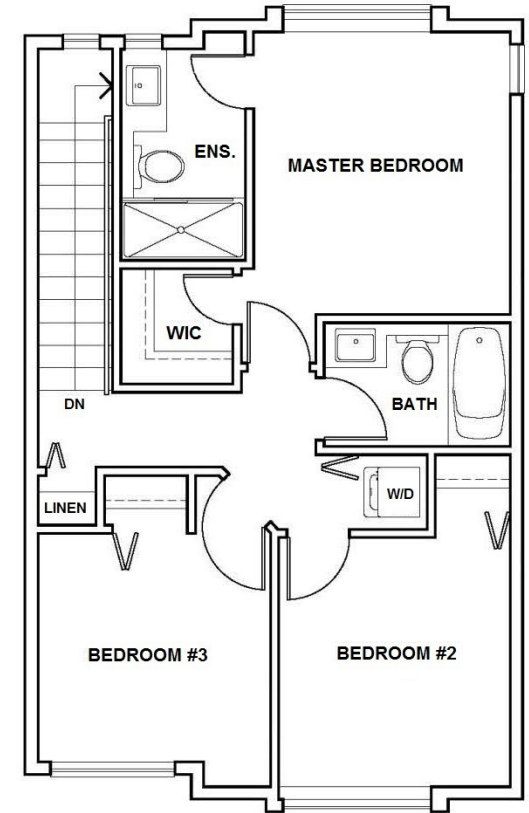

# PLAN D4 END UNIT

THREE BEDROOM + DEN | 1,442 sq. ft.

LOWER FLOOR PLAN

MAIN FLOOR PLAN

UPPER FLOOR PLAN