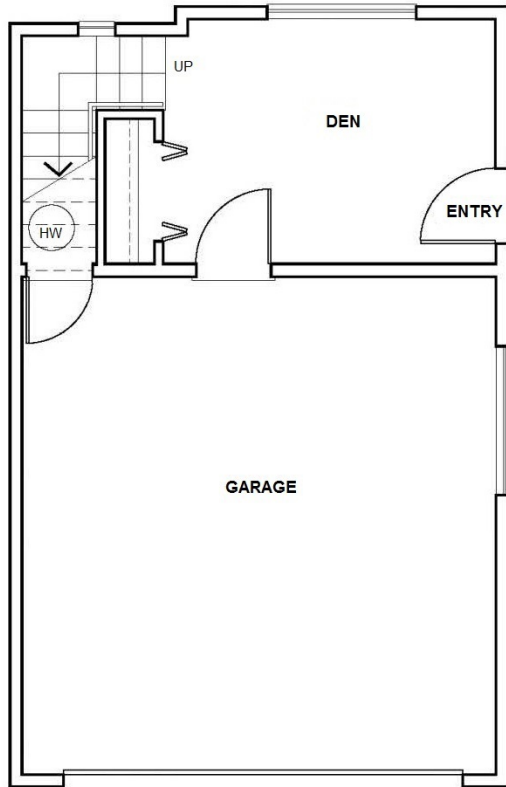

# PLAN D4 END UNIT

THREE BEDROOM + DEN | 1,442 sq. ft.

LOWER FLOOR PLAN

MAIN FLOOR PLAN

UPPER FLOOR PLAN