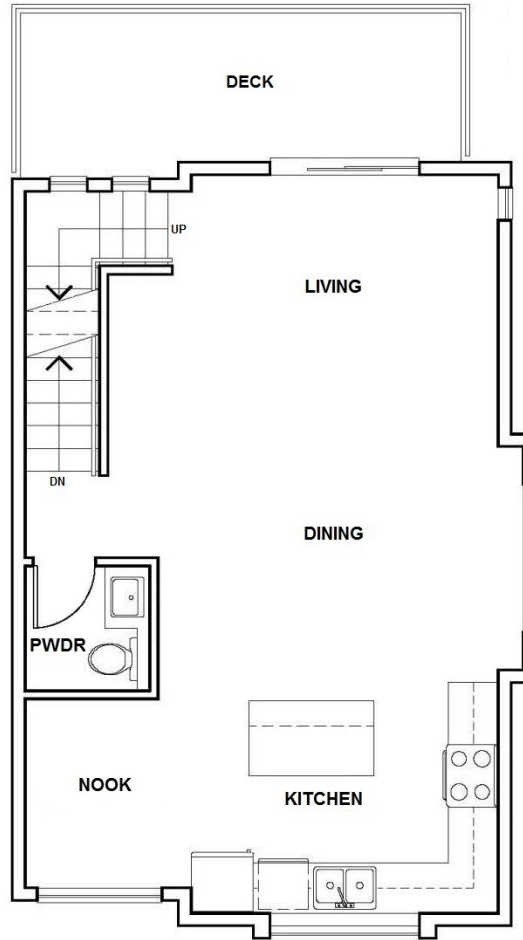

# PLAN D4 END UNIT

THREE BEDROOM + DEN | 1,442 sq. ft.

LOWER FLOOR PLAN

MAIN FLOOR PLAN

UPPER FLOOR PLAN