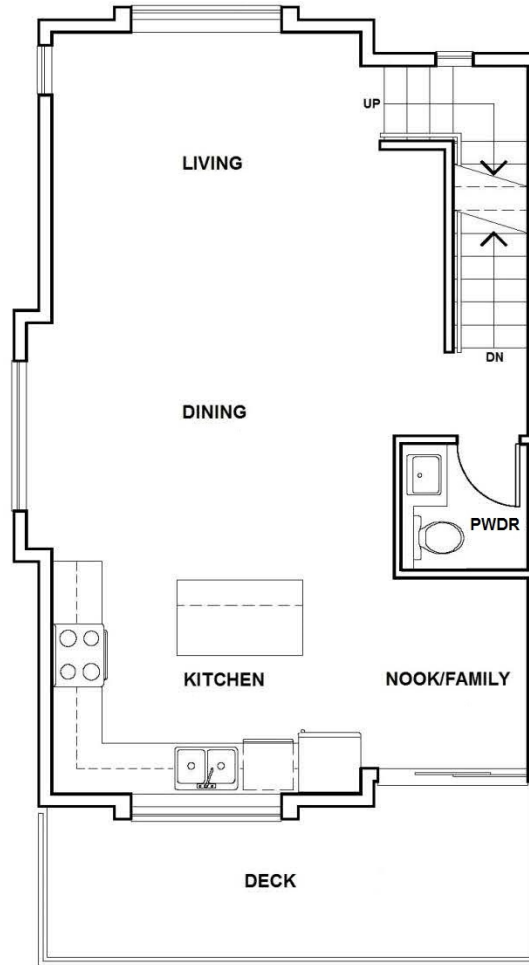

PLAN D3 END UNIT

THREE BEDROOM + DEN | 1,423 sq. ft.

LOWER FLOOR PLAN

MAIN FLOOR PLAN

UPPER FLOOR PLAN