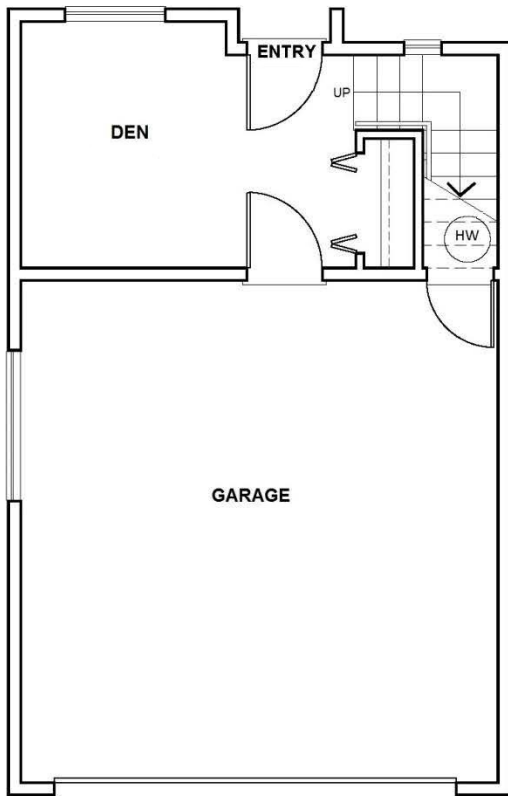

PLAN D3 END UNIT

THREE BEDROOM + DEN | 1,423 sq. ft.

LOWER FLOOR PLAN

MAIN FLOOR PLAN

UPPER FLOOR PLAN