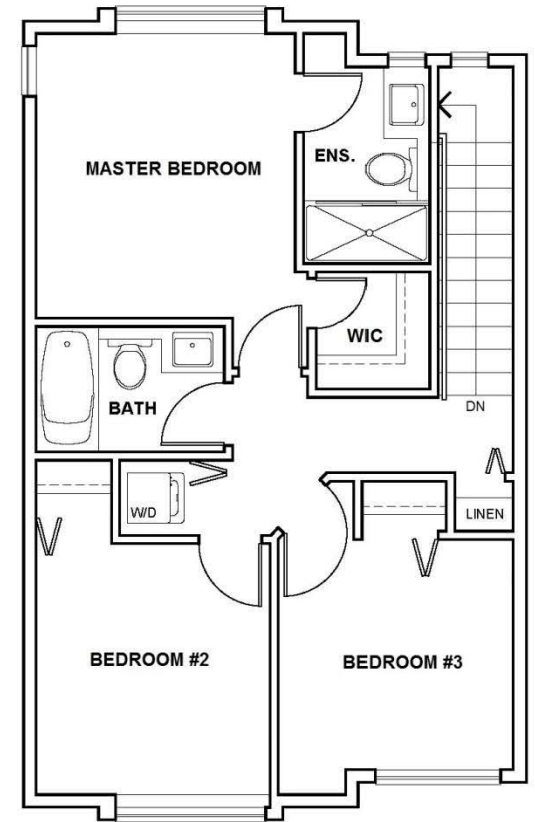

PLAN D3 END UNIT

THREE BEDROOM + DEN | 1,423 sq. ft.

LOWER FLOOR PLAN

MAIN FLOOR PLAN

UPPER FLOOR PLAN