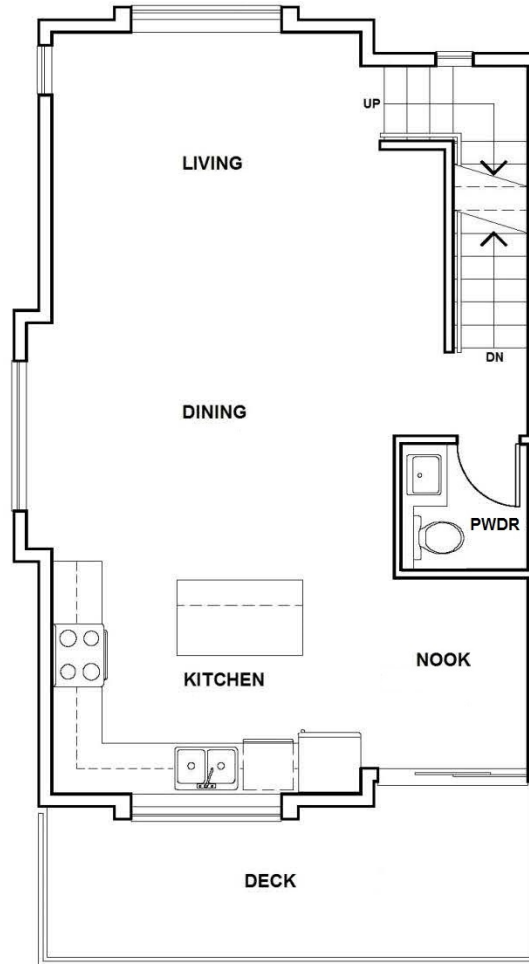

PLAN D3 END UNIT

THREE BEDROOM + DEN | 1,423 sq. ft.

LOWER FLOOR PLAN

MAIN FLOOR PLAN

UPPER FLOOR PLAN