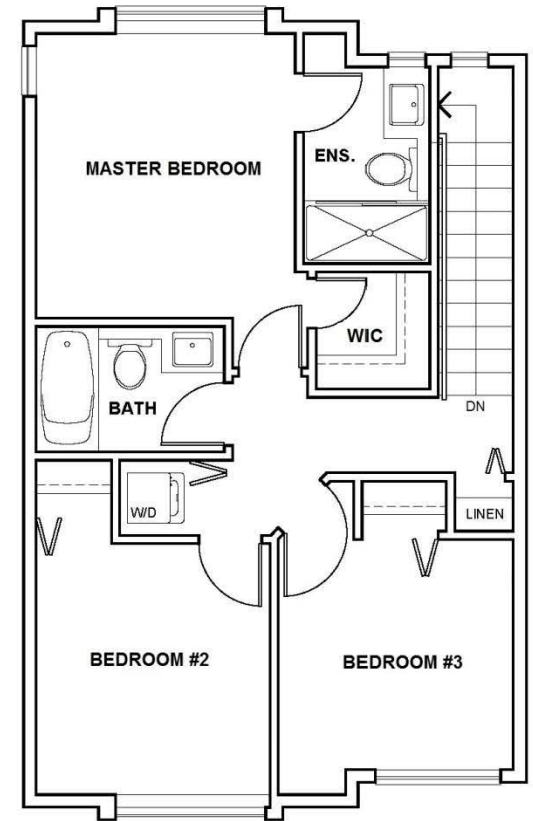

PLAN D3 END UNIT

THREE BEDROOM + DEN | 1,423 sq. ft.

LOWER FLOOR PLAN

MAIN FLOOR PLAN

UPPER FLOOR PLAN