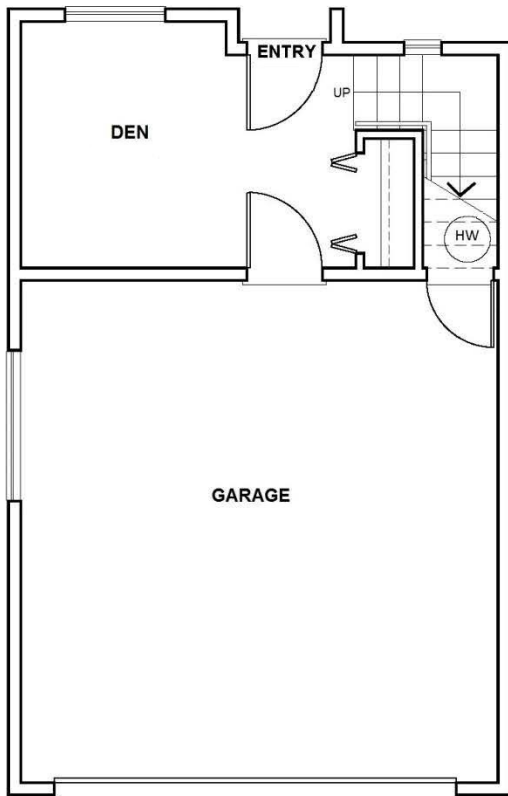

PLAN D3 END UNIT

THREE BEDROOM + DEN | 1,423 sq. ft.

LOWER FLOOR PLAN

MAIN FLOOR PLAN

UPPER FLOOR PLAN