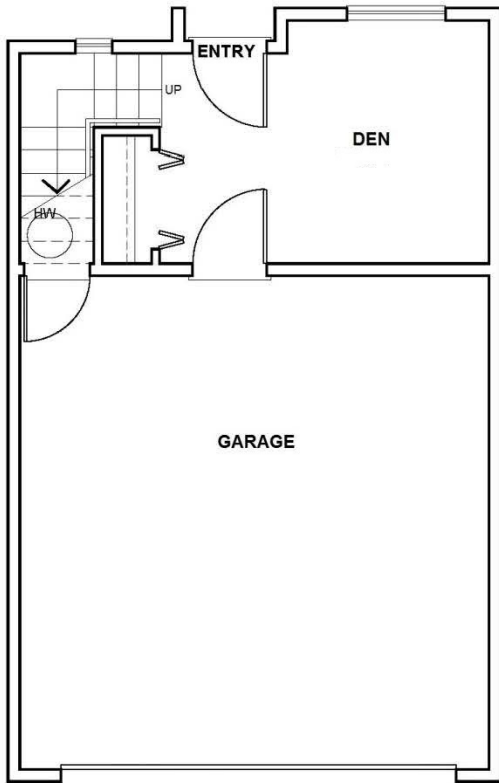

PLAN D2 INSIDE UNIT THREE BEDROOM + DEN | 1,401 sq. ft.

LOWER FLOOR PLAN

MAIN FLOOR PLAN

UPPER FLOOR PLAN