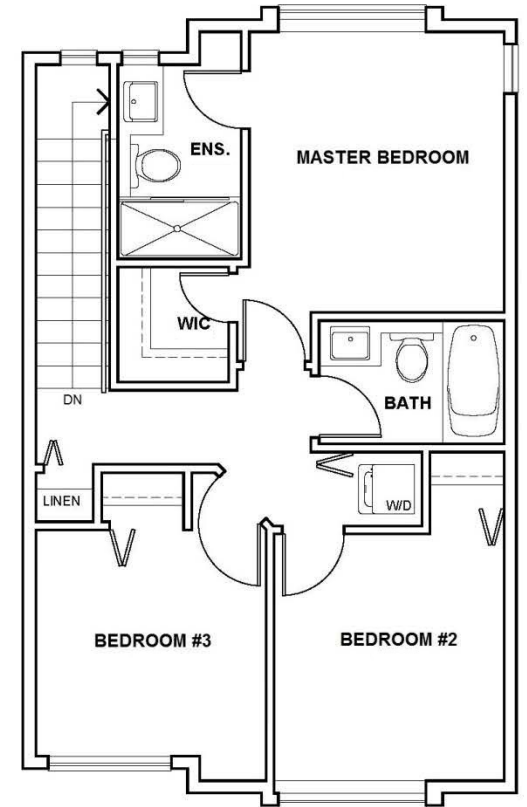

PLAN D2 INSIDE UNIT THREE BEDROOM + DEN | 1,401 sq. ft.

LOWER FLOOR PLAN

MAIN FLOOR PLAN

UPPER FLOOR PLAN