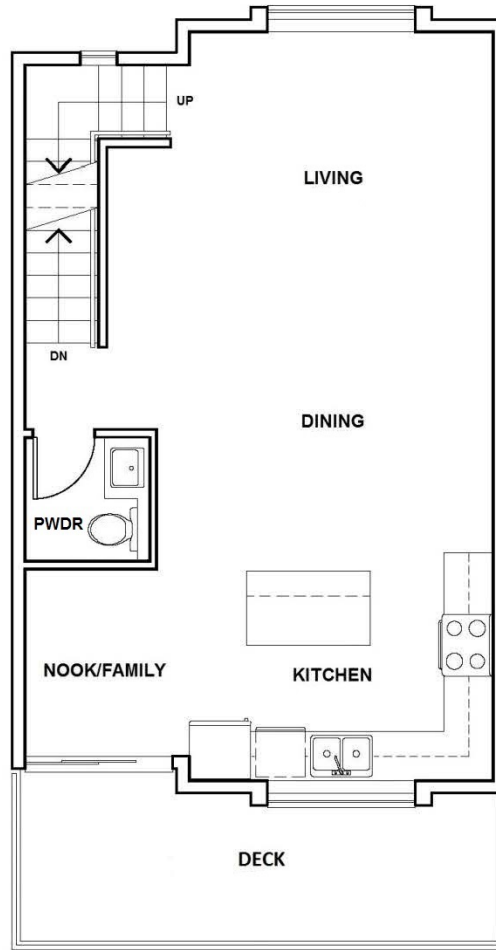

PLAN D2 INSIDE UNIT THREE BEDROOM + DEN | 1,401 sq. ft.

LOWER FLOOR PLAN

MAIN FLOOR PLAN

UPPER FLOOR PLAN