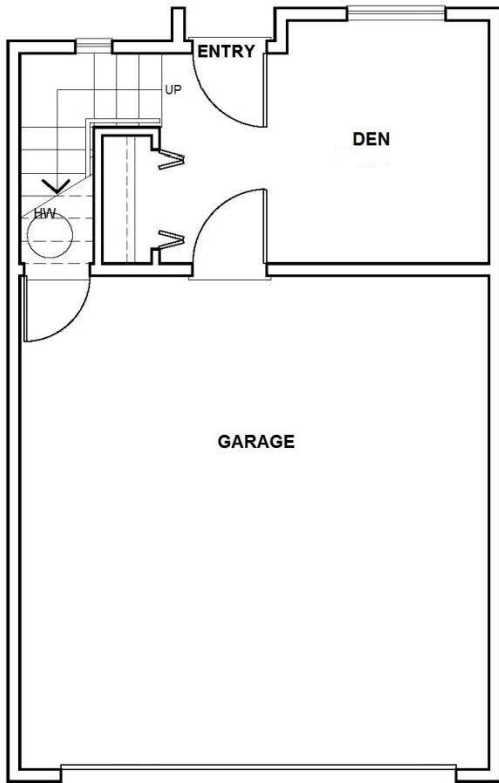

PLAN D2 INSIDE UNIT THREE BEDROOM + DEN | 1,401 sq. ft.

LOWER FLOOR PLAN

MAIN FLOOR PLAN

UPPER FLOOR PLAN