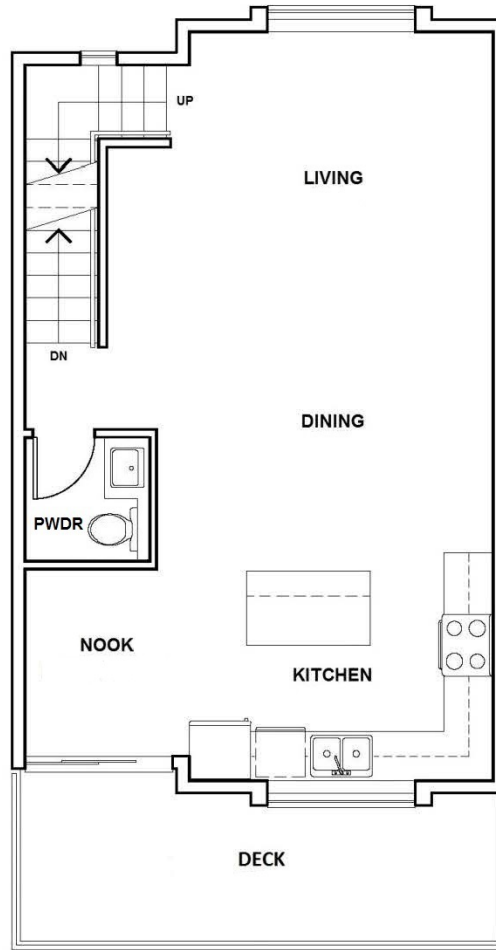

PLAN D2 INSIDE UNIT THREE BEDROOM + DEN | 1,401 sq. ft.

LOWER FLOOR PLAN

MAIN FLOOR PLAN

UPPER FLOOR PLAN