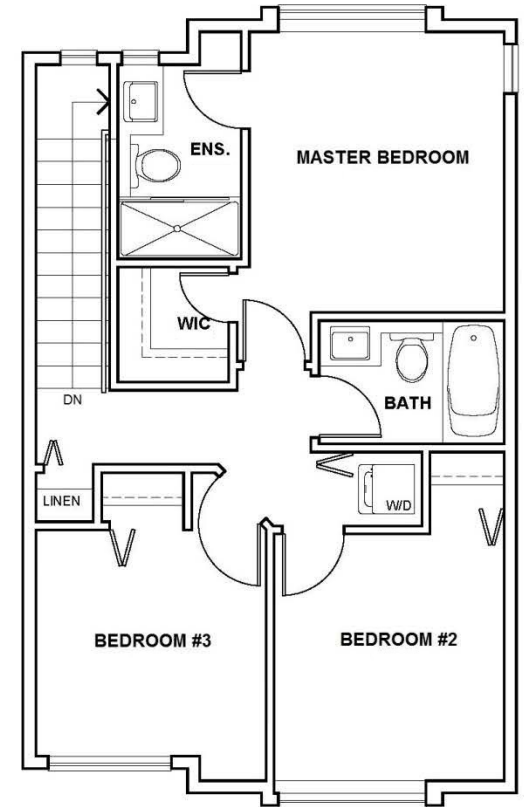

PLAN D2 INSIDE UNIT THREE BEDROOM + DEN | 1,401 sq. ft.

LOWER FLOOR PLAN

MAIN FLOOR PLAN

UPPER FLOOR PLAN