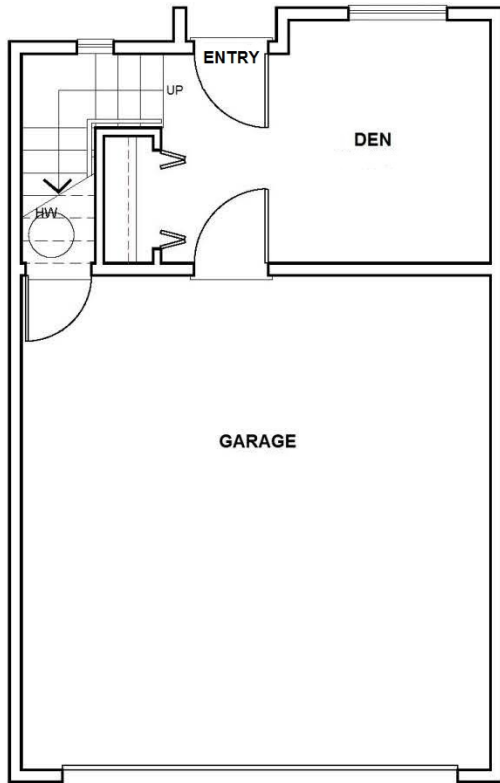

# PLAN D1 END UNIT THREE BEDROOM + DEN | 1,423 sq. ft.

LOWER FLOOR PLAN

MAIN FLOOR PLAN

UPPER FLOOR PLAN