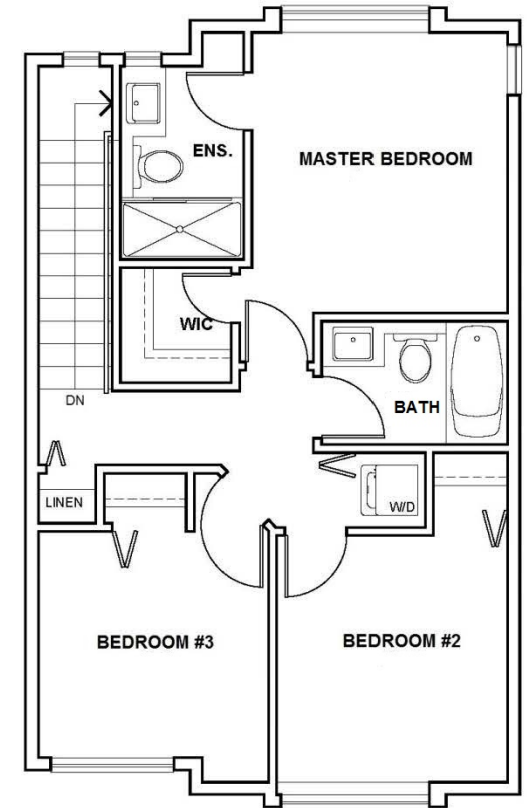

# PLAN D1 END UNIT THREE BEDROOM + DEN | 1,423 sq. ft.

LOWER FLOOR PLAN

MAIN FLOOR PLAN

UPPER FLOOR PLAN