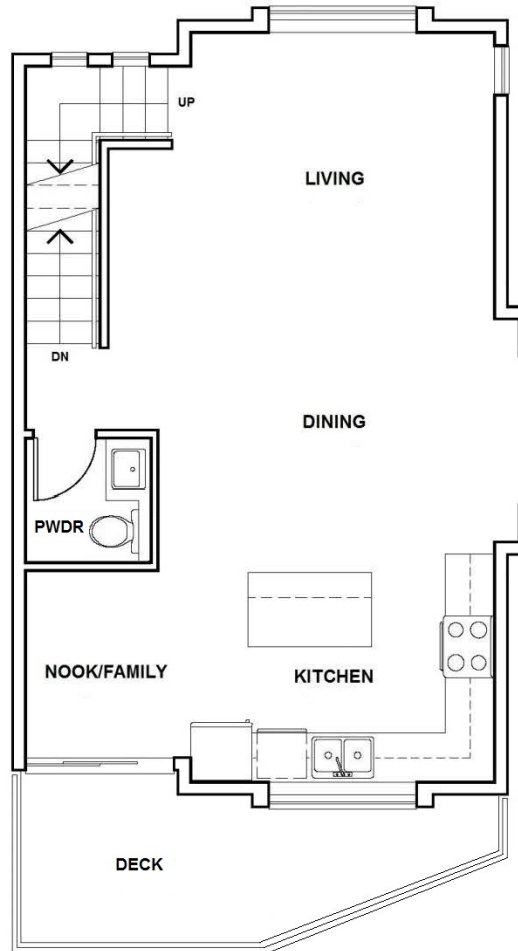

# PLAN D1 END UNIT THREE BEDROOM + DEN | 1,423 sq. ft.

LOWER FLOOR PLAN

MAIN FLOOR PLAN

UPPER FLOOR PLAN