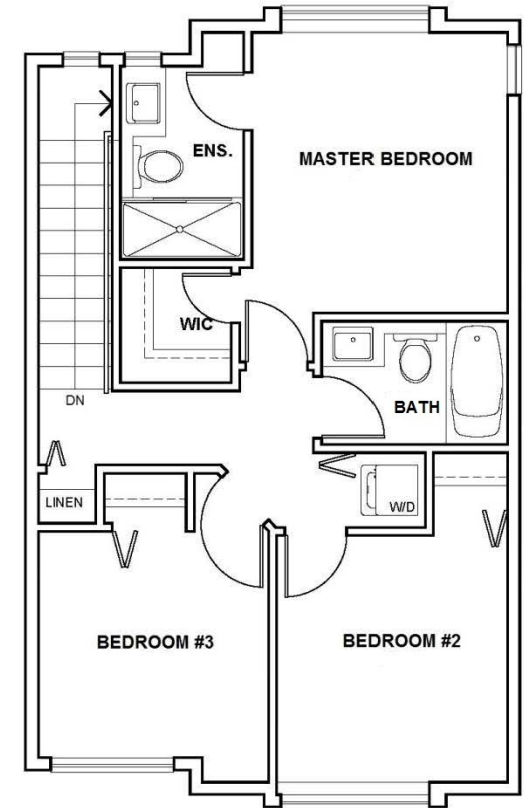

PLAN D1 END UNIT THREE BEDROOM + DEN | 1,423 sq. ft.

LOWER FLOOR PLAN

MAIN FLOOR PLAN

UPPER FLOOR PLAN