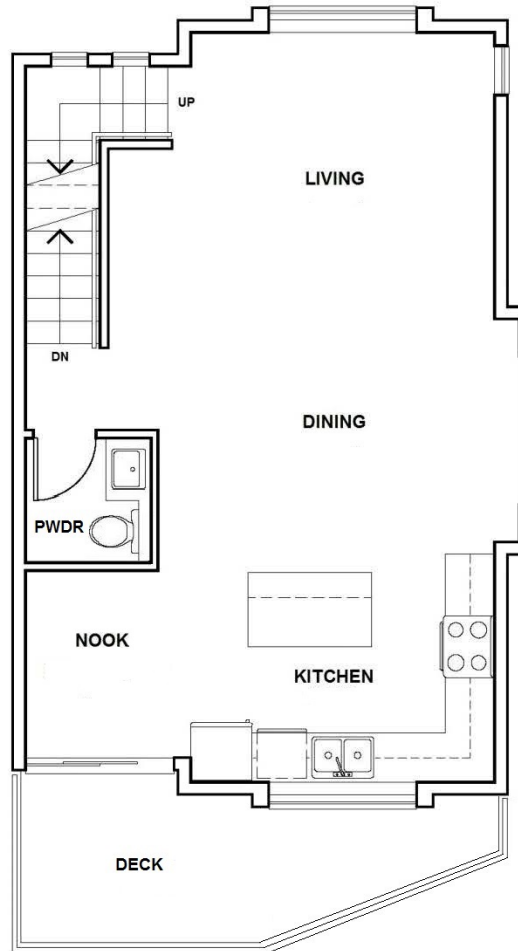

PLAN D1 END UNIT THREE BEDROOM + DEN | 1,423 sq. ft.

LOWER FLOOR PLAN

MAIN FLOOR PLAN

UPPER FLOOR PLAN