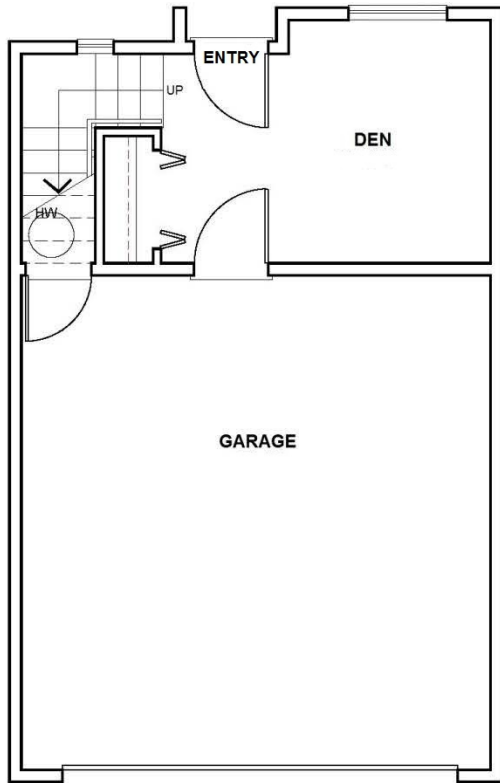

PLAN D1 END UNIT THREE BEDROOM + DEN | 1,423 sq. ft.

LOWER FLOOR PLAN

MAIN FLOOR PLAN

UPPER FLOOR PLAN